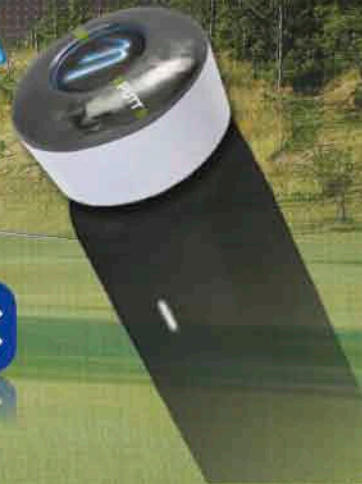

USING THE SAME TECHNOLOGY AS THE SWING ANALYSER, THE GSA PRO PUTT ANALYSER PROVIDES A DETAILED ANALYSIS OF THE FACE ANGLE WHEN PUTTING.

ONLY 9 GRAMS IN WEIGHT GSA PUTT ATTACHES TO THE GOLF GRIP, AND PROVIDES TWO VIEWS TO SHOW THE PUTTER HEAD MOTIONS AND DIRECTIONS SIMULTANEOUSLY.

GSA PRO iPhone
PAGSAPUTI

GSA PRO ANDROID/iPhone
PAGSAPUTC (Due Mid 2013)