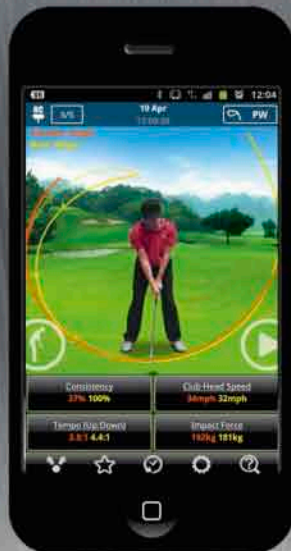

APP FEATURES

- Swing arc playback
- Swing path
- Impact force
- Consistency
- Tempo
- Club head speed
- Back swing time
- Down swing time
- Face angle
- Attainable ball speed
- Attainable shot distance
- Attack angle