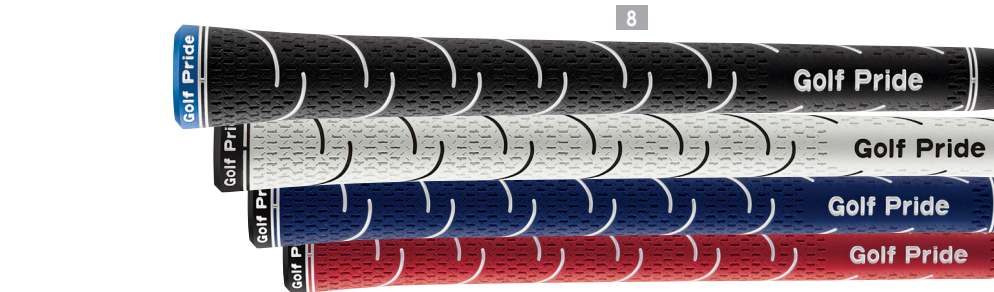

1. NEW DECADE MULTI COMPOUND

▶ The performance of rubber and cord for ultimate feel. Boasts exclusive black velvet cord for firm all weather control.

Red	GRMEMCH
Orange	GRMEMCHO
Black	GRMEMCHBK
White	GRMEMCHW
Green	GRMEMCHG
Blue	GRMEMCHB
Yellow	GRMEMCHY

2. MIDSIZE MULTI-COMPOUND

Midsize Black	GRMEMCHMBK
Midsize White	GRMEMCHMW
Midsize Blue	GRMEMCHMB
Midsize Red	GRMEMCHM

3. WHITEOUT MULTI-COMPOUND

White/Blue	GRMEMCHWBL
White/Red	GRMEMCHWRD
White/Black	GRMEMCHWBK
White/Green	GRMEMCHWGN

4. TOUR VELVET 360

▶ Soft, comfortable rubber that reduces shock and discomfort.

Standard	GRMETV360
▶ 0.60 Round	

5. TOUR VELVET BCT CORD

▶ Next generation of golf comes standard with new brushed cotton technology.

Black	GRMETVBBK
White	GRMETVBWH

6. TOUR VELVET

▶ Standard size grip, rubberblended compound with Non slip surface.

Std	GRMETV
▶ Ribbed	
▶ 0.58 Round	
Midsize	GRMETVM
Jumbo	GRMETVO
Ladies	GRLETV

7. TOUR WRAP 2G

▶ One-piece wrap grip with the durability, economy and performance of high-tack rubber.

Blue	GRMETW2GBL
Black	GRMETW2GB
Black Midsize	GRMETW2GBM
White	GRMETW2GW
Red	GRMETW2GR
White Midsize	GRMETW2GWM

8. VDR

▶ Depth surface texture for increased traction and control VDR has a dampening property, minimises vibration and increases comfort.

Black	GRMEVDRBK
White	GRMEVDRWH
Blue	GRMEVDRBL
Red	GRMEVDRRD