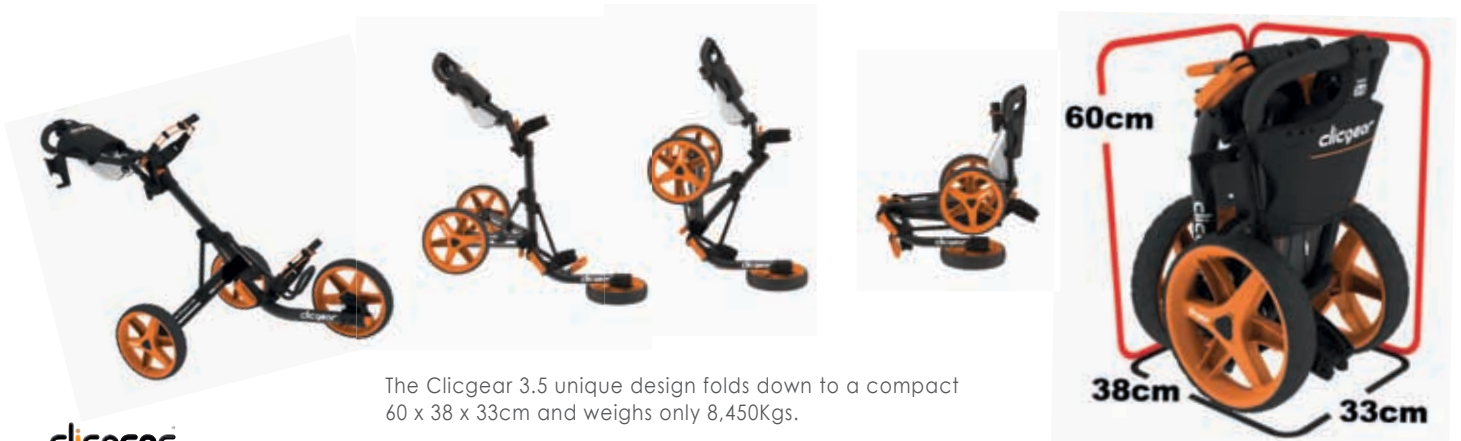

### CLICGEAR 3.5 TROLLEY

2013 marks the 7th year for Clicgear Carts. A previous PGA Product Award winner, Clicgear strives to produce the best push carts in the industry.

Now new for 2013, Clicgear introduces the 3.5 Push Cart. The new and improved cart features a new braking system, larger storage net, larger cup holder and lengthened bag straps to keep golf bags firmly in place. The updated design is also available in four new colours including the new arctic and charcoal range.

Black  
TRCC35BK

Super Compact Folding System

The Clicgear 3.5 unique design folds down to a compact 60 x 38 x 33cm and weighs only 8,450Kgs.

**MODEL**  
**3.5+**

FULL SIZE  
CONSOLE  
WITH EASY  
ACTION  
BRAKE

**NEW 3.5 FEATURES**

CUP HOLDER

BAG BRACKETS

EASY LIFT BRAKE LEVER

UMBRELLA HOLDER

SAND BOTTLE

TROLLEY MITTENS

ACCESSORY BAG