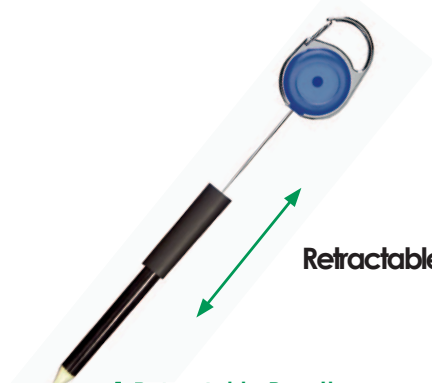

Retractable Pencil With Clip
GAPEH