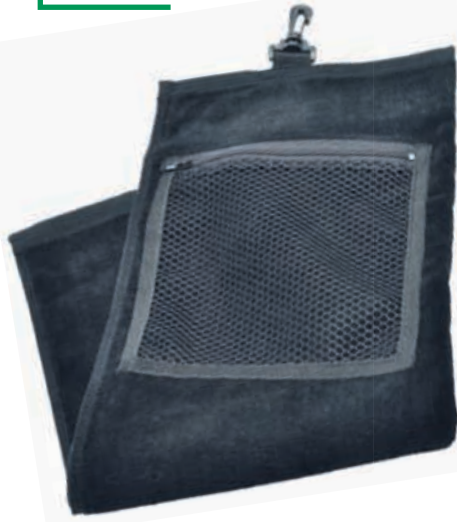

## LUXURY TWO FOLD TOWEL

- ▶ Mesh pocket for balls and tees
- ▶ Measures 19 x 59cm folded
- ▶ Ideal for embroidered logo
- ▶ Header card packed

**Black**  
CAGT2B

MESH POCKET FOR BALLS, TEES AND GOLF ACCESSORIES