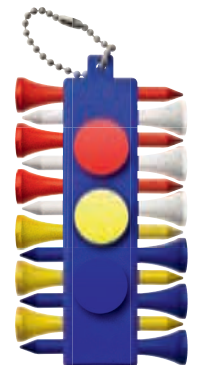

**Bead Stroke Counter**  
**Black/White**   **Red/White**  
 GABC   GABCR

**Twin Pack**  
**Black/White**  
**Red/white**  
 GABCCOM

**Deluxe Tee Holder**  
 GATBD

**Tee Holder**  
 GATB

**Ball Alignment Tool**  
GABLSO