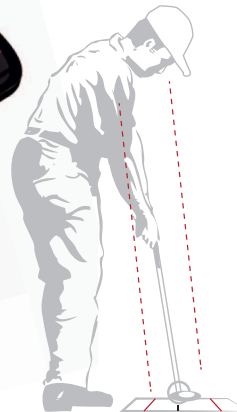

TOUR MIRROR TRAINING AID

- Provides full view of stroke, including eyes, shoulders and putter face
- Placement slots including: ball gate and tee arrangement
- Convenient and easy to use
- Can be used indoors or out

PAEPM

NEW

SHOT ALIGNMENT GUIDES