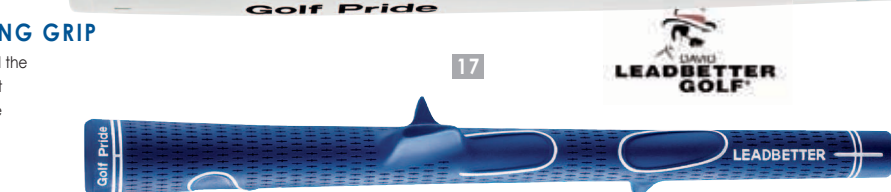

9. TOUR 25 GRIP

▶ At only 25g this grip is perfect for drivers and woods and increases swing weight by 4-5 points

Black GRMET25

10. Z GRIP

▶ Golf Pride's firmest cord grip. With two layers of texturing for feedback, & the 'Z' pattern grip for extra control

Black/White GRMEZ

11. Z-GRIP™ PATRIOT

▶ Only 50grams in weight and with 60 round core size the the new Z-Grip Patriot delivers enhanced traction and control.

Std GRMEZP

NEW

12. DUAL DUROMETER

▶ Control and feedback while the soft, high-traction outer layer maximizes feel and playability

Std GRMEDD

13. NIION™ GRIPS

▶ Featuring a 3-D hexagonal texture positioned in key gripping areas for added stability and all-weather traction. The performance-engineered rubber-blend material offers enhanced shot feedback and sustained durability.

Std White GRMENW
Std Blue GRMENB
Std Green GRMENG
Std Orange GRMENO
Std Yellow GRMENY

NEW

14. TOUR TRADITIONAL STD

▶ Smaller paddle front design preferred by professionals. Standard size and all-rubber construction for increased feel and responsiveness.

Black GRPETTBK
Red GRPETTRD

15. TOUR CLASSIC MIDSIZE

▶ Midsize design with a large diameter, filling the hands comfortably while the flat paddle front promotes a controlled, confident stroke.

Black GRPETCBL
Red GRPETCRD

16. PLAYERS WRAP

▶ Combines style and touch. The arched-pistol shape pairs a smooth paddle front and a half wrap back, providing added comfort and touch.

Black GRPEPWB
White GRPEPWW

NEW

17. DAVID LEADBETTER™ TRAINING GRIP

▶ Golf Pride and David Leadbetter have designed the most innovative training grip in golf. An excellent practice tool for learning and reinforcing the mechanics and feel of proper hand placement on the club.

Blue GRMETL

18. B-140™ BELLY PUTTER