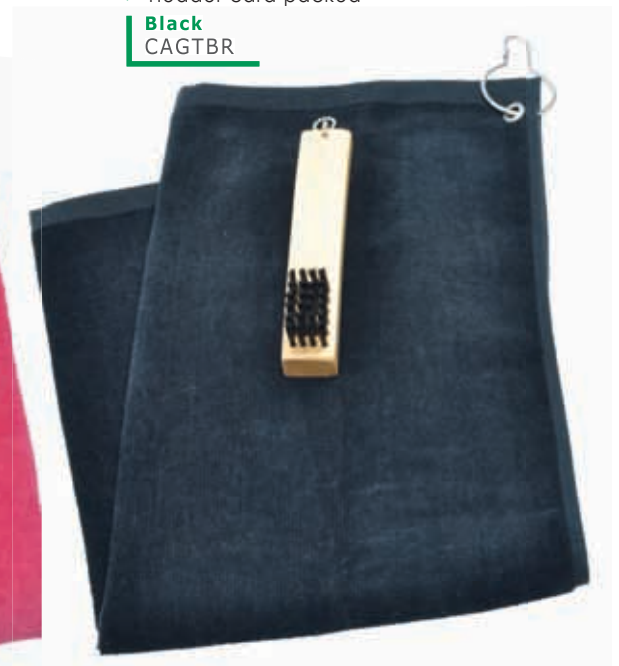

## PINK THREE FOLD TOWEL

- ▶ 45cm x 14cm folded
- ▶ 3 Fold towel with bag hook

**Pink**  
CAGT3P

## BAG TOWEL AND BRUSH SET

- ▶ Large size towel
- ▶ Handy brush
- ▶ Clips to golf bag
- ▶ Measures 63.5 X 40cm unfolded
- ▶ Header card packed

**Black**  
CAGTBR