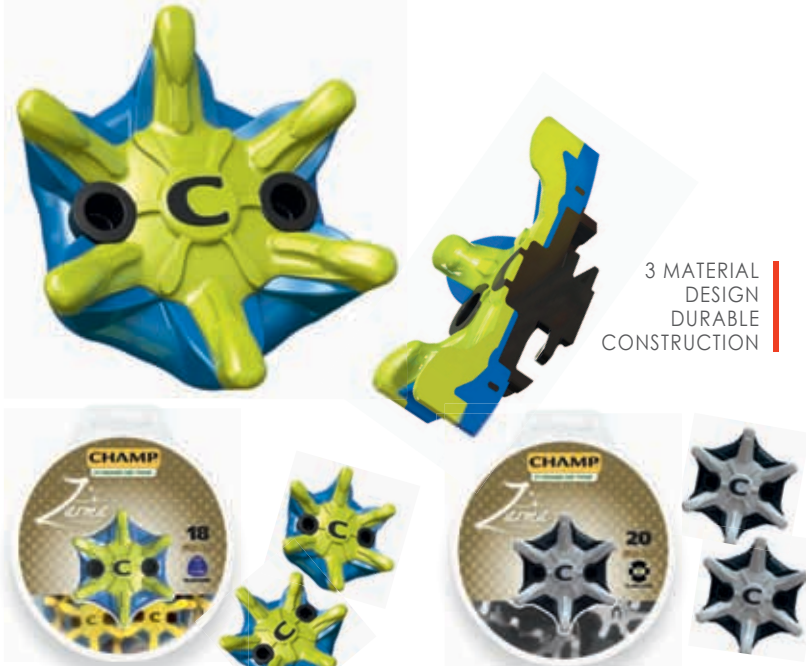

CHAMP ZARMA® SPIKES

Zarma spikes are built with a three material design that has an innovative soft cushion layer sandwiched between a durable traction layer and a rigid attachment layer. All three layers are held together using advanced polymer molding techniques. Lotus Technology uses compression to soften the impact of walking, this reduces spike pressure and creates a more comfortable experience for the golfer.

3 MATERIAL
DESIGN
DURABLE
CONSTRUCTION

Zarma Spikes

- 18 Q-Lok Zarma Disk Packed
  SACHZA18Q
- 18 Tri-Lok Zarma Disk Packed
  SACHZA16T
- 22 Standard Zarma Disk Packed
  SACHZA22S

* Zarma Spikes PINS System

- 20 Zarma spikes PINS System
  SACHZAAD20
- 400 Zarma spikes PINS System
  SACHZAAD400

* This product is compatible with the PINS system on Adidas shoes