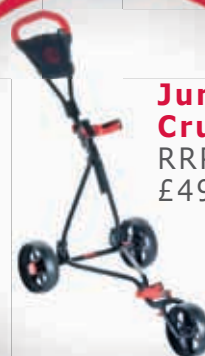

## **EZEGLIDE**

**Smart  
Fold 4D**  
RRP  
£149.00

**Bolt**  
RRP  
£139.00

**Tour**  
RRP  
£109.00

**Cruiser**  
RRP  
£89.95

**Junior  
Cruiser**  
RRP  
£49.95

## EZEGLIDE SMART FOLD 4G

- ▶ Effortless 4 wheel stability on all terrains
- ▶ One touch folding system
- ▶ Lightweight aircraft grade aluminum
- ▶ Multi-function console with scorecard holder space for equipment and drinks holder
- ▶ Adjustable bag bracket
- ▶ Ergonomic adjustable handle
- ▶ Foot brake
- ▶ Compact size 78 x 40 x 35 cm (folded)