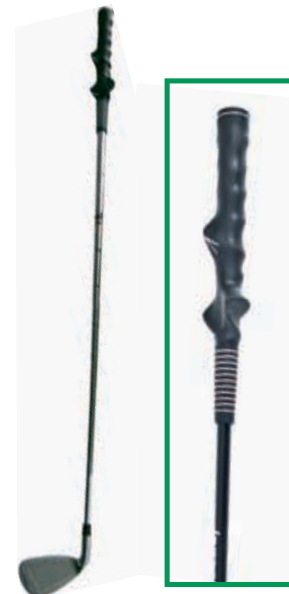

Practice Club With Training Grip

- Fitted with training grip
- #7 Iron
- Steel shaft

Right Hand **Left Hand**
PAPC7 PAPC7LH