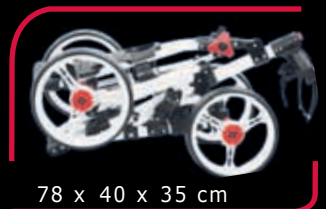

## EZEGLIDE SMART FOLD 4G

- ▶ Effortless 4 wheel stability on all terrains
- ▶ One touch folding system
- ▶ Lightweight aircraft grade aluminum
- ▶ Multi-function console with scorecard holder space for equipment and drinks holder
- ▶ Adjustable bag bracket
- ▶ Ergonomic adjustable handle
- ▶ Foot brake
- ▶ Compact size 78 x 40 x 35 cm (folded)

## EZEGLIDE SMART-FOLD PREMIUM 4 WHEEL TROLLEY

**ONE TOUCH FOLD DOWN**

The one touch folding system allows the Smart Fold to compress to a compact size in seconds.

78 x 40 x 35 cm

## EZEGLIDE BOLT

- ▶ Multi-function console with scorecard holder and storage
- ▶ Soft foam ergonomic handle
- ▶ Adjustable handle height for maximum comfort
- ▶ Drinks holder
- ▶ Fully adjustable handle height
- ▶ Bag bracket fits all size golf bags
- ▶ Foot brake
- ▶ Compact size
- ▶ 83 x 45 x 30 cm (folded)
- ▶ Weight 6.75kg