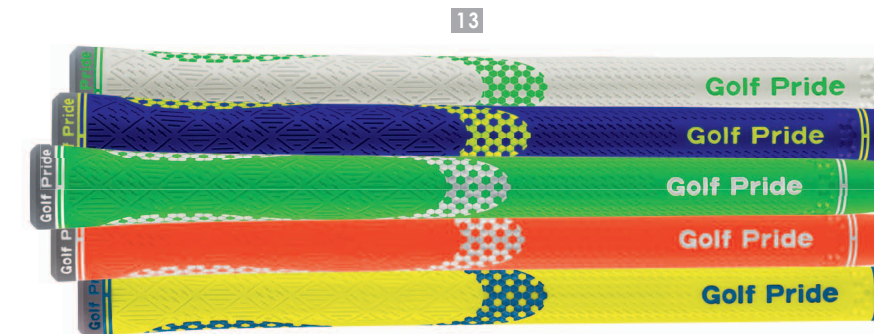

13. NIION™ GRIPS

▶ Featuring a 3-D hexagonal texture positioned in key gripping areas for added stability and all-weather traction. The performance-engineered rubber-blend material offers enhanced shot feedback and sustained durability.

Std White GRMENW
Std Blue GRMENB
Std Green GRMENG
Std Orange GRMENO
Std Yellow GRMENY