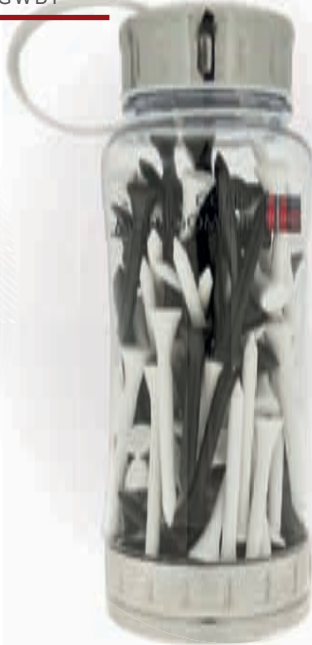

WATER BOTTLE AND TEES SET

- Water bottle
- 100 x 69mm Black and white tees

100 x 69mm Black/White
CMGGWBT