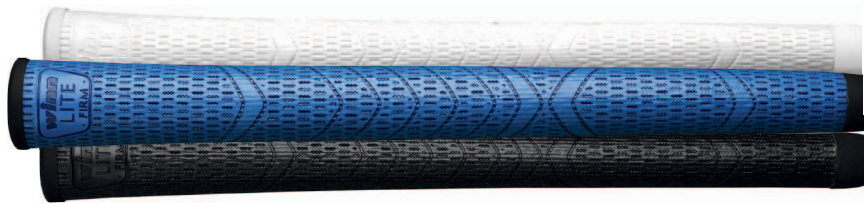

1

1. LITE FIRM

▶ WinnLite Firm grip is both tacky and responsive. This grip technology lightens club weight for an improved club head feel and a smoother tempo.

White	GRMWLVPCW
Blue Midsize	GRMWMLVPCB
Black	GRMWLVPCB

2