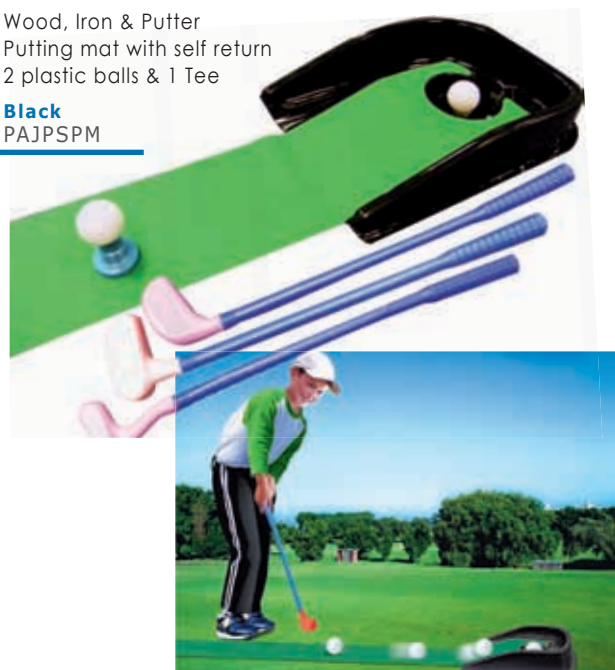

GOLF AND PUTT TRAINER

- Wood, Iron & Putter
- Putting mat with self return
- 2 plastic balls & 1 Tee

Black
PAJPSM