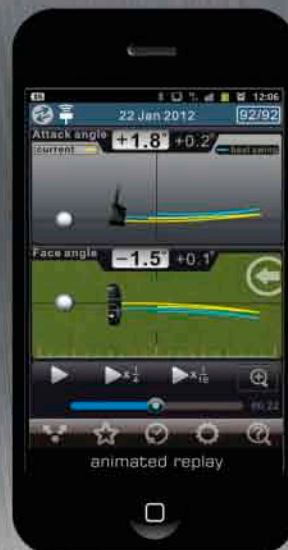

APP FEATURES

- Consistency
- Face angle
- Attack angle
- Impact speed
- Tempo
- Down swing time
- Back swing time
- Swing path distance