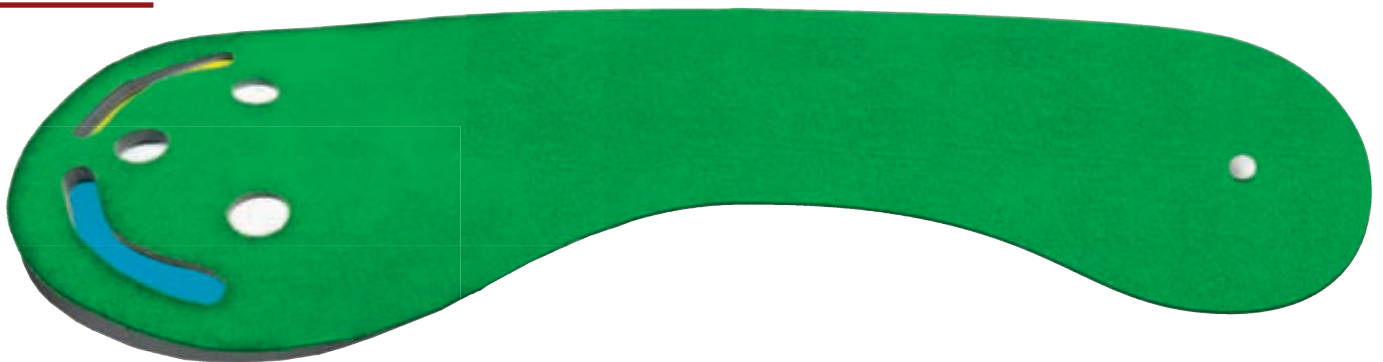

PAR 3 DELUXE PUTTING GREEN

- High quality synthetic surface simulates natural grass feel
- Includes hazards for missed shots
- Easy to store away
- 274 x 91cm

PAPMPAR3