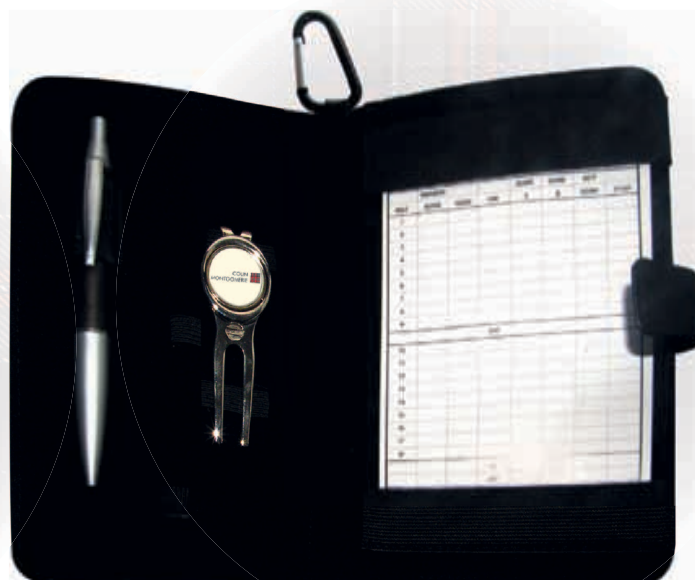

LEATHER SCORECARD HOLDER SET

- Leather scorecard holder
- Pitch fork with ballmarker
- Metal pen

Black
CMGASCHD