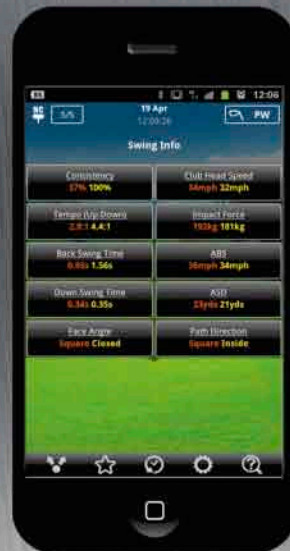

## GSA PRO GOLF SWING ANALYSER

GSA EASILY ATTACHES TO THE TOP OF A GOLF GRIP THEN USING ADVANCED MOTION SENSOR TECHNOLOGY COLLECTS GOLF SWING INFORMATION AND DISPLAYS THE RESULTS WITHIN GSA'S UNIQUE APP. SUITABLE FOR IPHONE, IPAD, IPOD AND ALL ANDROID DEVICES, GSA IS THE MOST LIGHTWEIGHT ADVANCED SWING ANALYSER AVAILABLE.

### APP FEATURES

- ▶ Swing arc playback
- ▶ Swing path
- ▶ Impact force
- ▶ Consistency
- ▶ Tempo
- ▶ Club head speed
- ▶ Back swing time
- ▶ Down swing time
- ▶ Face angle
- ▶ Attainable ball speed
- ▶ Attainable shot distance
- ▶ Attack angle