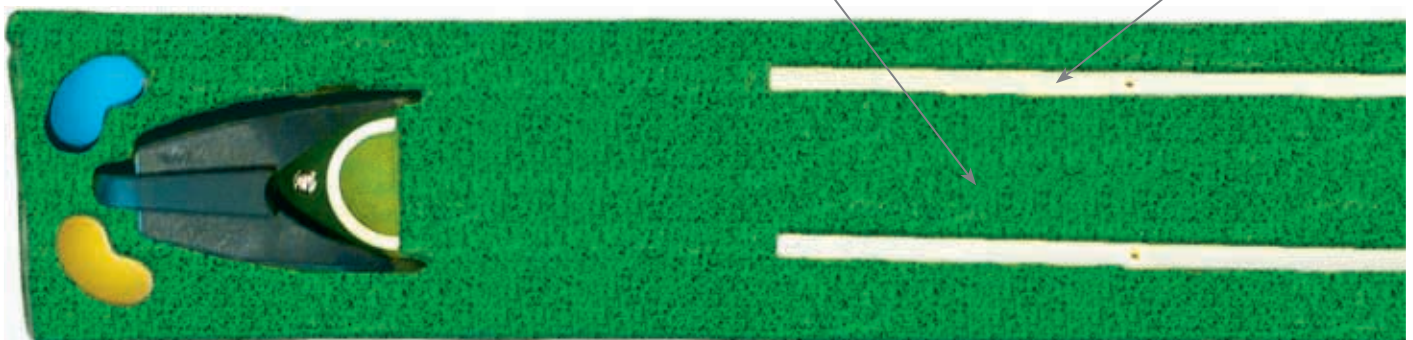

AUTO RETURN PUTTING MAT

- Auto putt requires 2 x C batteries
- Putting guides for alignment
- Sand and water hazards
- High quality green mat
- Graduated slope
- 183 x 30cm

PAPMR