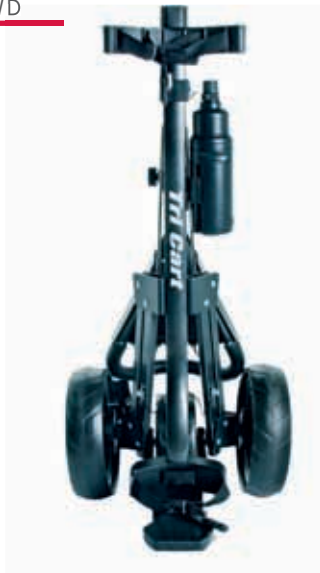

TRI CART

- Easy push design reduces strain
- Soft grip handle
- Weather proof scorecard holder
- Tough durable frame
- Adjustable handle height
- Durable nylon bag brackets
- 11" True glide ball bearing wheels
- 2 Stage easy fold design
- Foot brake
- Colour box

Black
TR3WD

Multi-function scorecard holder with storage for tees, balls, pencil, accessories & keys

PROLITE 3 WHEEL TROLLEY

- Easy push design reduces strain
- Weather proof scorecard holder
- Tough durable frame
- Adjustable handle height
- Durable nylon bag brackets
- 11" True glide ball bearing wheels
- 2 Stage easy fold design
- Foot brake

Black
TRDS3