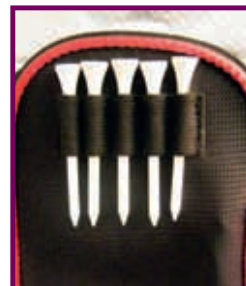

### COLOURS AVAILABLE

**Black/White/Red**  
BA9GEBWR

**Black/Silver**  
BA9GCEBS

**Black/Blue**  
BA9GCEBB

14 WAY DIVIDER

INSULATED  
DRINKS POCKET

PUTTER HOLDER

TEE HOLDER