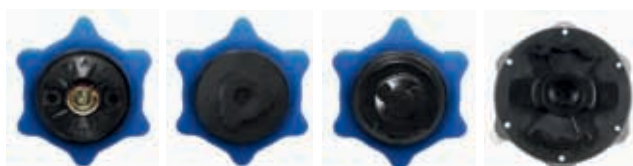

SPIKE SYSTEMS

STANDARD
THREAD

Q
LOK

TRI
LOK

PINS
SYSTEM